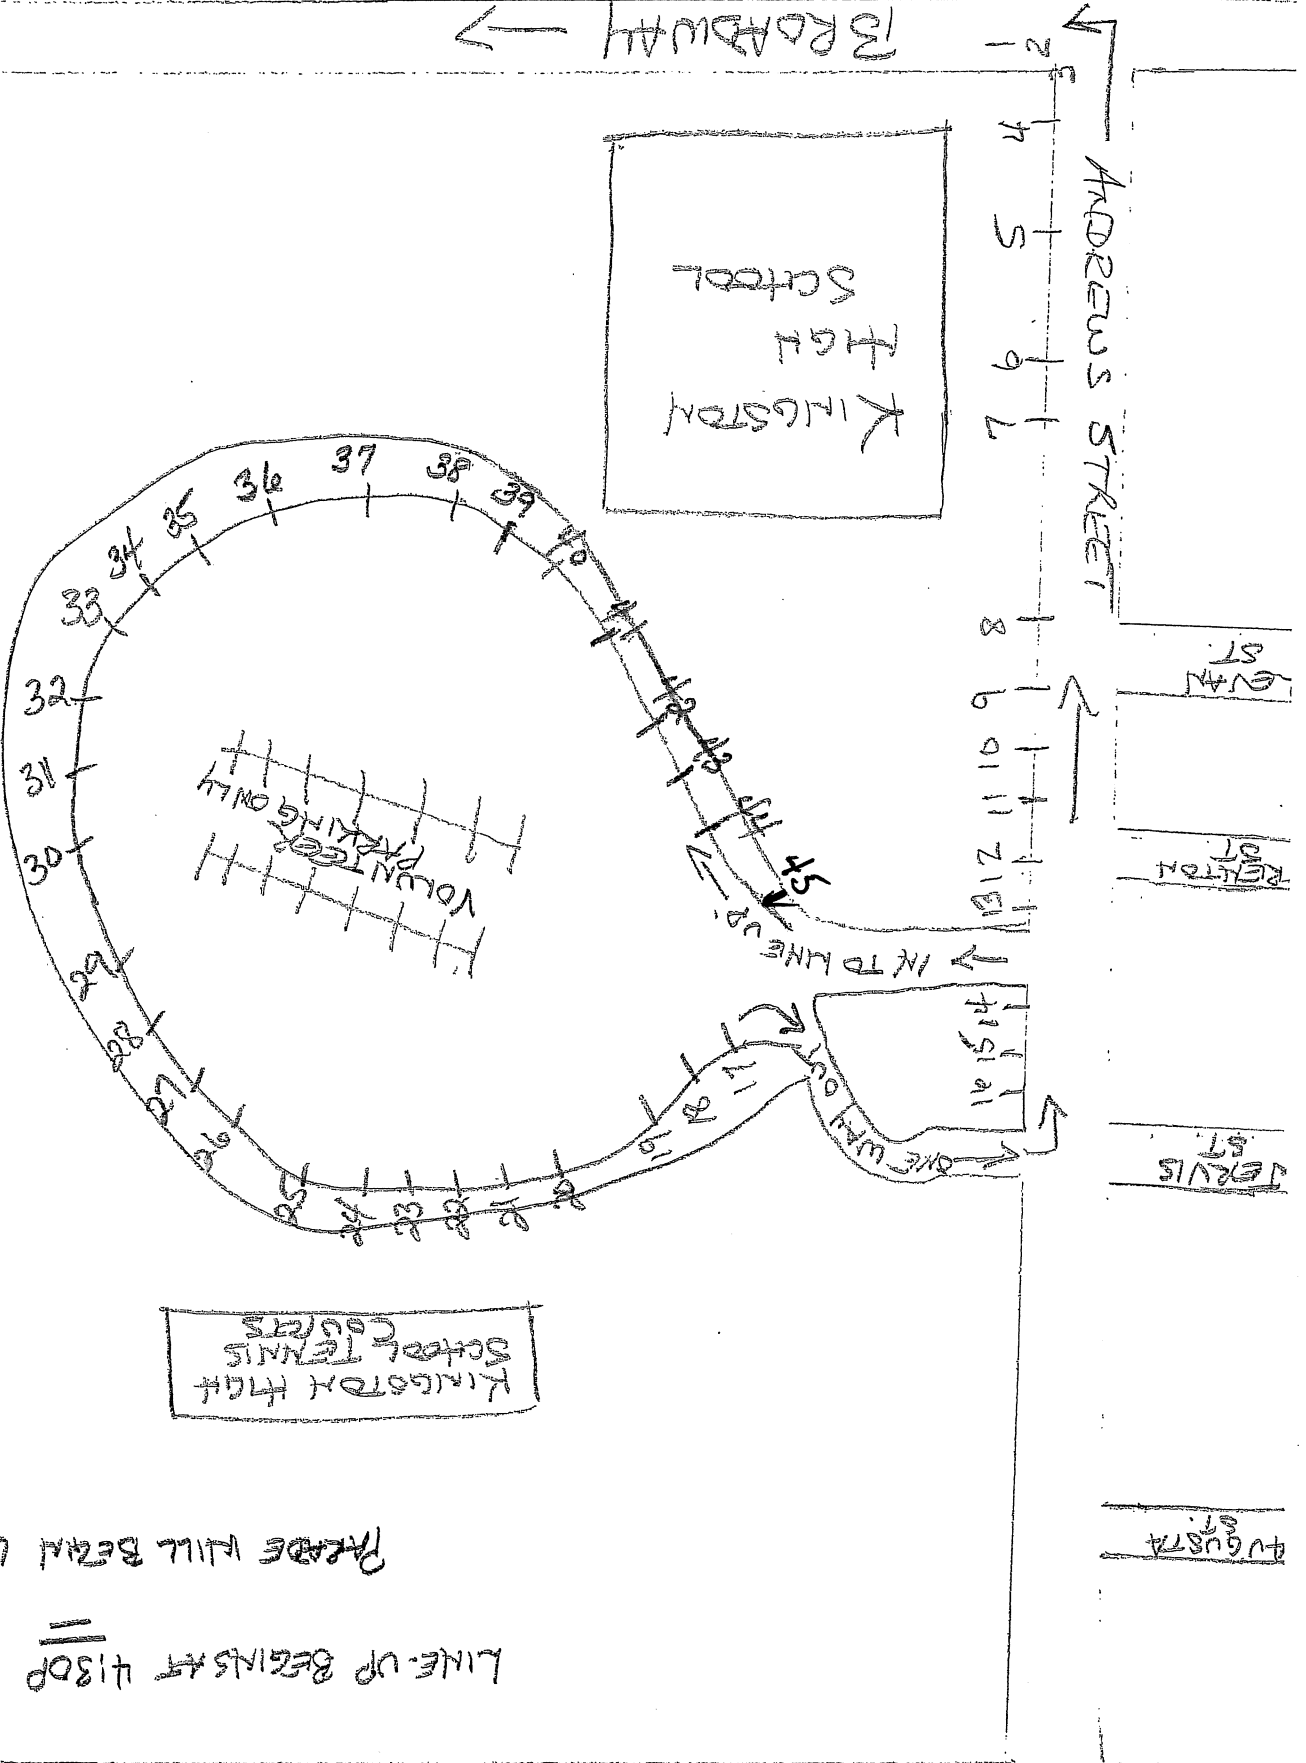

BENEDICTINE HOSPITAL

MARY'S AVENUE

LINE-UP BEGINS AT 4:30P TO 5:45P

PARADE WILL BEGIN AT 6:00P

KINGSTON HIGH SCHOOL TENNIS COURTS

KINGSTON HIGH SCHOOL

KINGSTON CITY HALL

THE KINGSTON HOSPITAL

ANDREW'S STREET

KING'S HIGHWAY

DEANE ST

REPTON ST

DENNIS ST

AUGUSTA ST

1
2
3
4
5
6
7
8
9
10
11
12

30
31
32
33
34
35
36
37
38
39
40
41
42
43
44
45

VOLUME PARKING ONLY

IN TO LINE UP

ONE WAY OUT